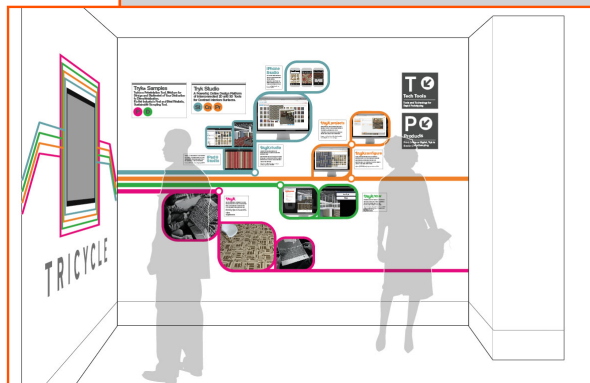

TRICYCLE™

SERVICES

Put Tricycle's programming and design expertise to work providing unique solutions for your sampling and manufacturing processes.

Tricycle integrates multiple sampling and manufacturing processes into a single, automated system to speed response, reduce errors, and improve tracking.

Tricycle programming solutions bridge the communication gap between sampling and manufacturing software.

Tricycle has the development capabilities, creative design thinking and unmatched carpet simulation to enhance your brand to stand out in a crowded market.

Additional Design Services

- Architect folders
- Branding campaigns
- Customized projects
- Exhibit booths
- Presentations
- Product brochures

Let Tricycle™ help you **FIND YOUR YES**

For more information about how Tricycle services can help you, please contact Tricycle, Inc. or visit us online at www.tricycleinc.com

1293 Riverfront Parkway, Suite 1293-B • Chattanooga, TN 37402 • 800.808.4809 • info@tricycleinc.com